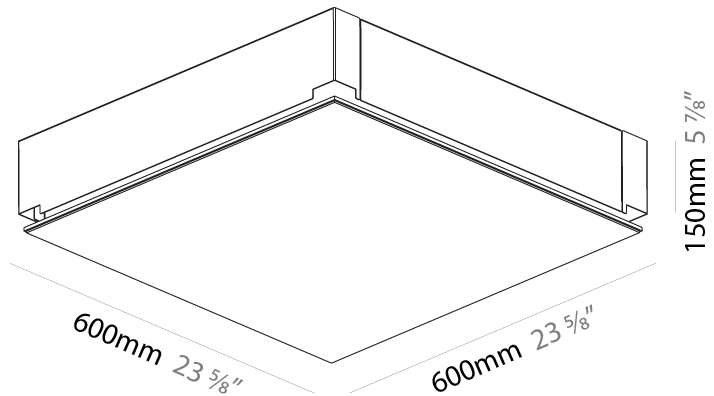

PHYSICAL

Shape: Square
Length (mm): 600
Length (in): 23 5/8
Width (mm): 600
Width (in): 23 5/8
Height (mm): 150
Height (in): 5 7/8
Ceiling Thickness (mm): 10 / 12.5 / 15 / 25 / 30
Ceiling Thickness (in): 3/8 or 1/2 or 9/16 or 1 or 1 3/16
Min. Recessing Depth (mm): 180
Min. Recessing Depth (in): 7 1/16
Light Distribution: Direct
Diffuser: PMMA - Opal
Fixture Finish: SSR / BKV / CWI / CRY / HAB / LAG / UFT / ITA / RUA / RUR / MIC / FTG / MYG / TWT / LOD / PUS / FRO / FUP / KIA / POP / BLS / SPG / MEY / GOH / GUM / CHC / COM / ABZ / JAG / OBR / MOS / ROR
Fixture Material: Aluminum
Cut-out Measurements: 635mm / 25" x 635mm / 25"
Upon Request: Unique Sizes Unique Ceiling Thickness Unique Mounting Depth Spot Inserts

ELECTRICAL

Lamp Type: LED (Zhaga Standard)
Input Wattage (W): 55
Total Output Wattage (W): 46
Dimming: Tri-Mode (Non-Dimming and Phase Dimming (120Vac only) and 0-10V Dimming)
Driver Included: Yes
Driver Location: Integrated
Driver Type: Constant Current - Universal
Driver Class: Class 2
Input Voltage (V): 120 - 277
Constant Current (MA): 350

LED

Color Temperature (°K): 3000 / 3500 / 4000
Max. Delivered Lumen (lm): 4350 / 4410 / 4500
CRI: >80 CRI
Efficiency (%): 65% (5mm Perspex)|65.10%
Lamp Life (hrs): 50000
Upon Request: RGB-W Tunable White Special Color Temperature CRI90

OPTICAL

RATINGS AND CERTIFICATIONS

Certified By: Certified for North American Standards
IP rating: IP20

PROJECT
TYPE
SPECIFIER
QUANTITY
DATE