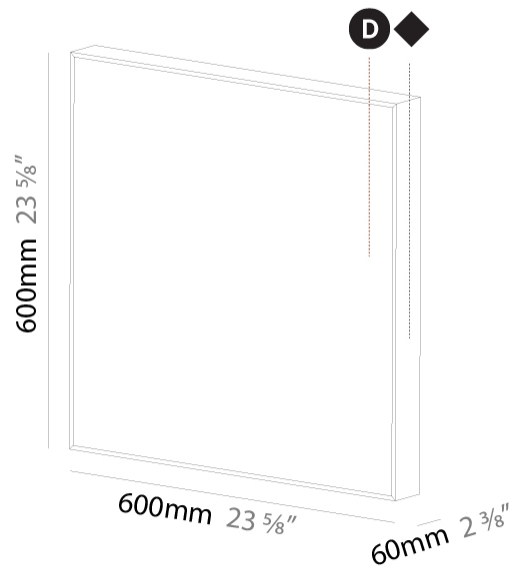

1. To build a product code in our configurator select the specify button on the base model # product page
2. To build a manual product code on this datasheet choose from the options listed below in blue font and add the suffix to the base model #

GENERAL

Series: Pi2
Subseries: Pi2 Standard
Brand: Prolicht
Division: Architectural
Mounting Type: Surface
Mounting Location: Ceiling

PHYSICAL

Length (mm): 600
Length (in): 23 5/8
Height (mm): 600
Height (in): 23 5/8
Extension (mm): 60
Extension (in): 2 3/8
Light Distribution: Direct
Weight (kg): 9.5
Weight (lbs): 20.94
Diffuser: PMMA - Opal or Micro-Prism
Fixture Finish: SSR / BKV / CWI / CRY / HAB / LAG / UFT / ITA / RUA / RUR / MIC / FTG / MYG / TWT / LOD / PUS / FRO / FUP / KIA / POP / BLS / SPG / MEY / GOH / GUM / CHC / COM / ABZ / JAG / OBR / MOS / ROR

ELECTRICAL

Lamp Type: LED (Zhaga Standard)
Input Wattage (W): 55
Total Output Wattage (W): 150
Dimming: Tri-Mode (Non-Dimming and Phase Dimming (120Vac only) and 0-10V Dimming)
Driver Included: Yes
Driver Location: Integrated
Driver Type: Constant Current - Universal
Driver Class: Class 1
Input Voltage (V): 120 - 277
Constant Current (MA): 350

LED

Color Temperature (°K): 3000 / 3500 / 4000
Max. Delivered Lumen (lm): 5368
Nominal Lumen (lm): 6680
CRI: >80 CRI
Efficiency (%): 0.81
Lamp Life (hrs): 50000

OPTICAL

RATINGS AND CERTIFICATIONS

Certified By: Certified for North American Standards